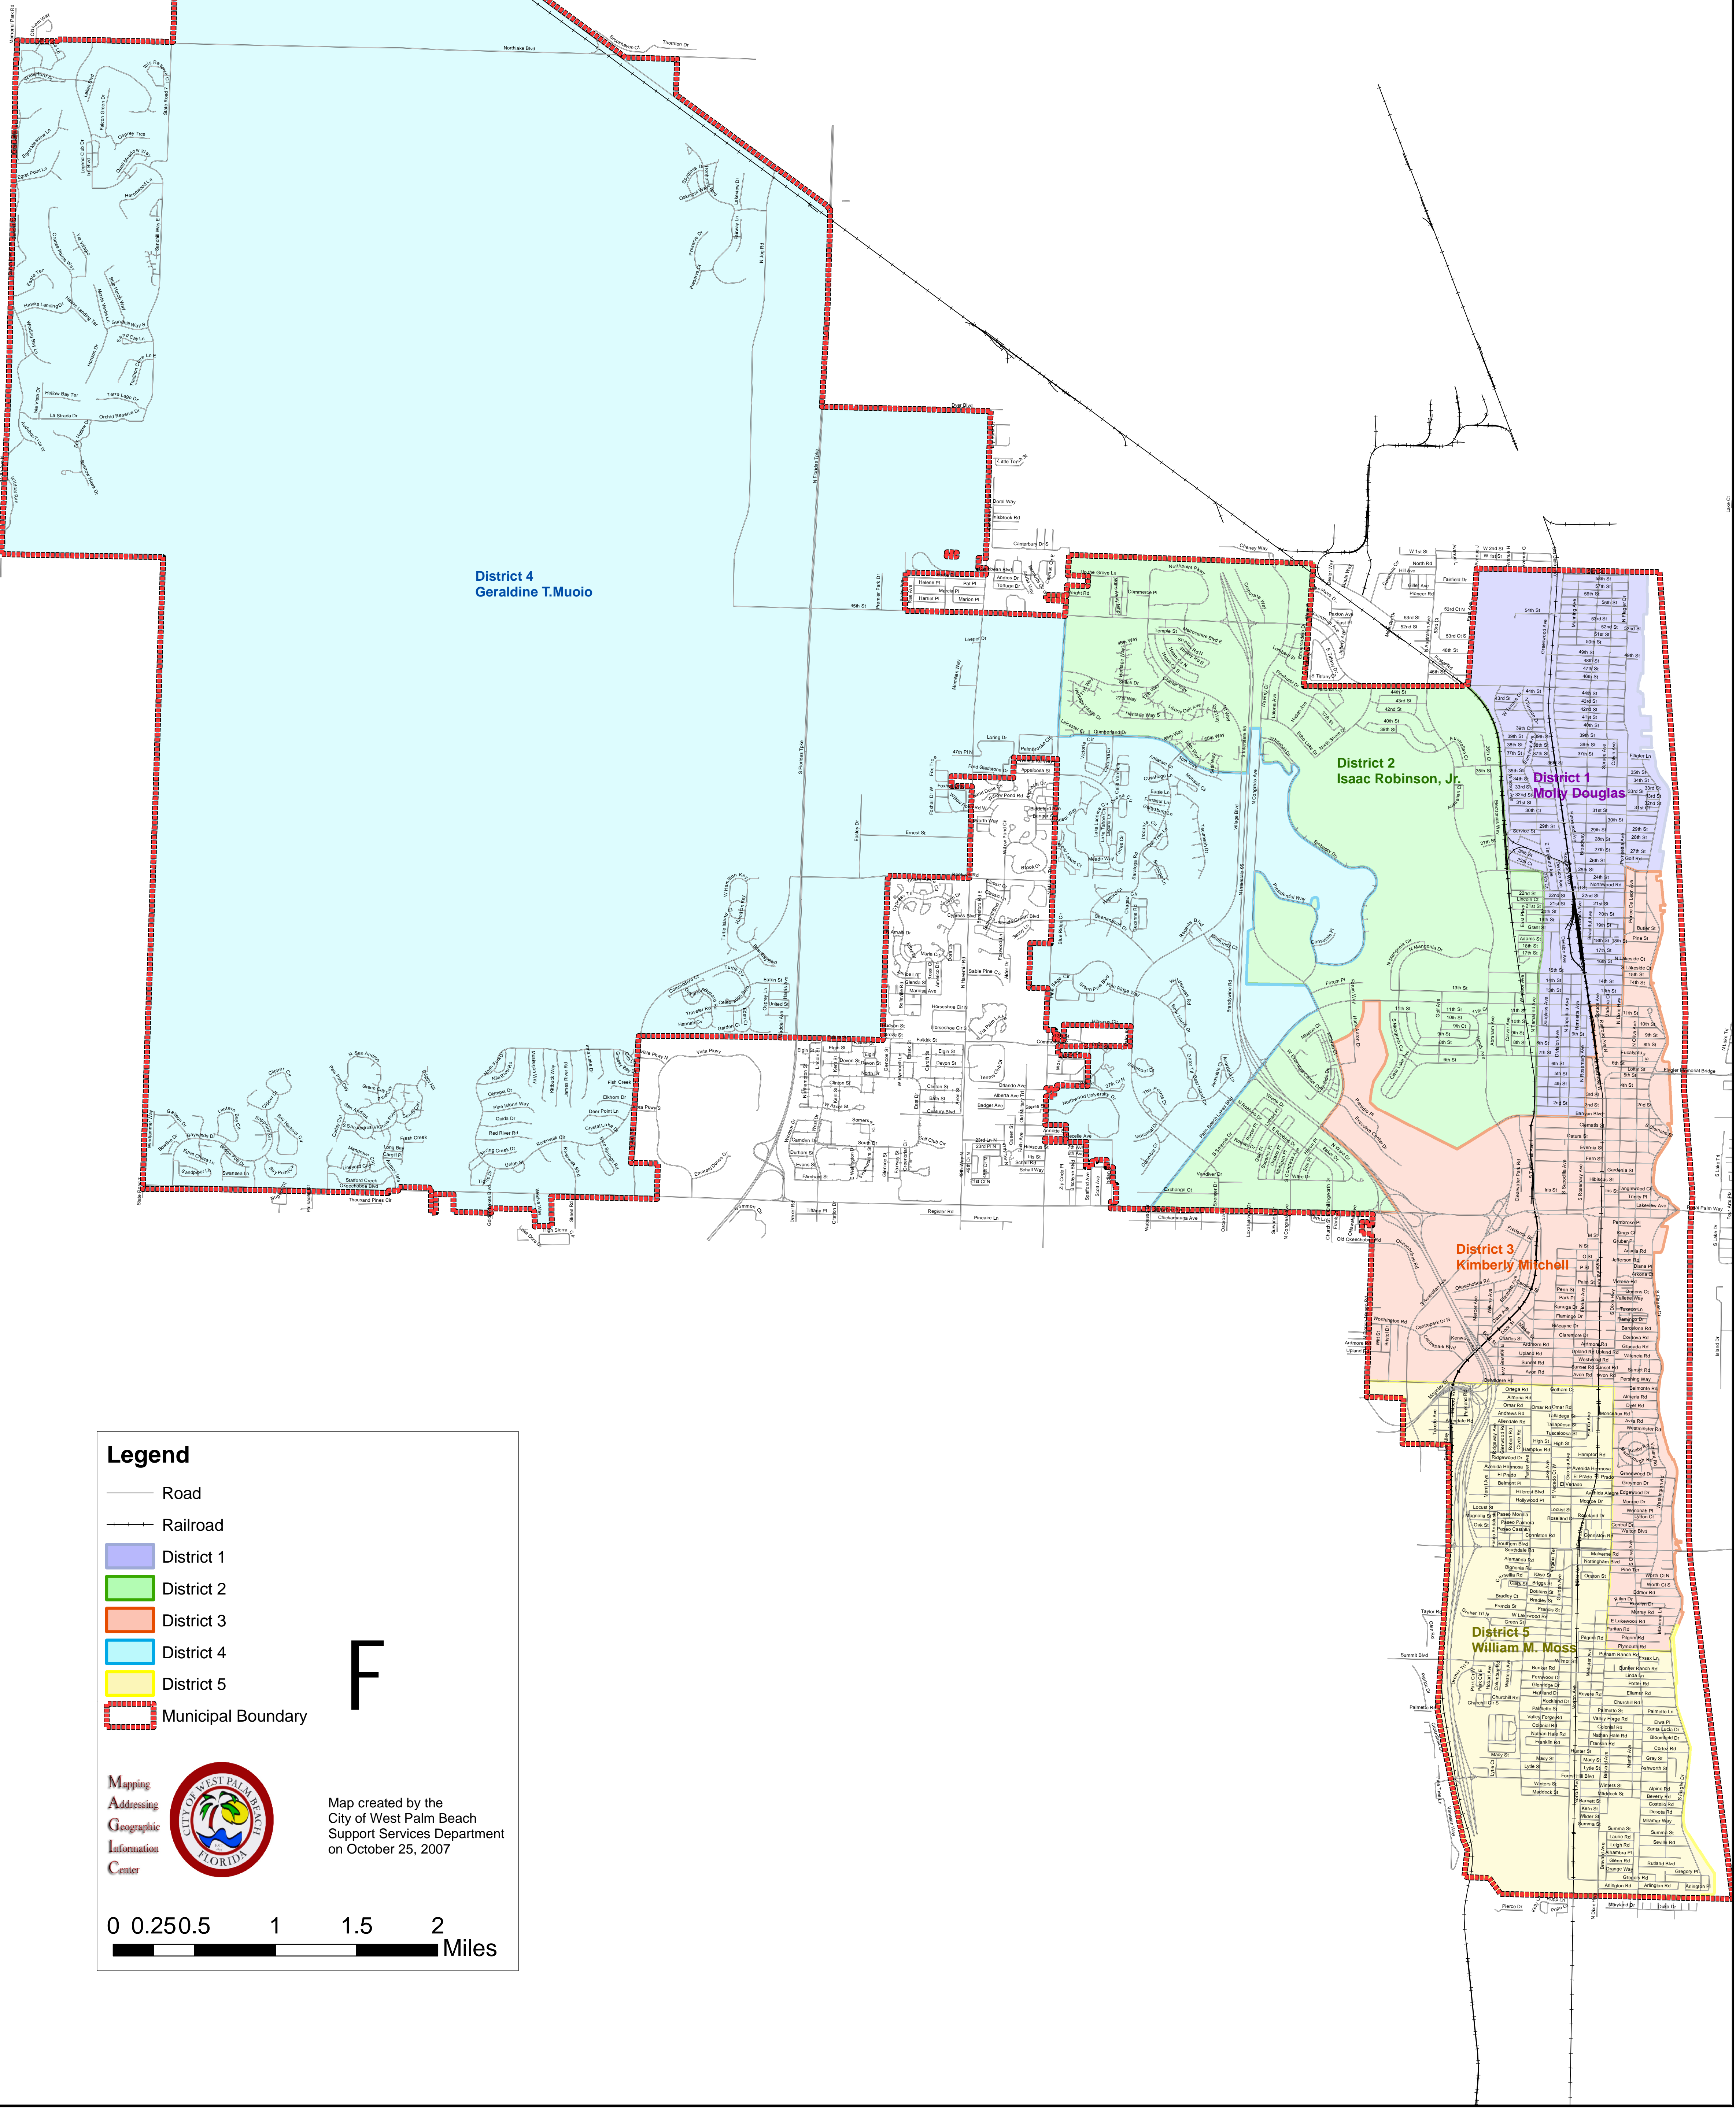

City of West Palm Beach Commission Districts

District 4
Geraldine T. Muoio

District 2
Isaac Robinson, Jr.

District 1
Molly Douglas

District 3
Kimberly Mitchell

District 5
William M. Moss

- Legend**
- Road
 - +— Railroad
 - District 1
 - District 2
 - District 3
 - District 4
 - District 5
 - Municipal Boundary

Mapping
Addressing
Geographic
Information
Center

Map created by the
City of West Palm Beach
Support Services Department
on October 25, 2007

0 0.25 0.5 1 1.5 2 Miles