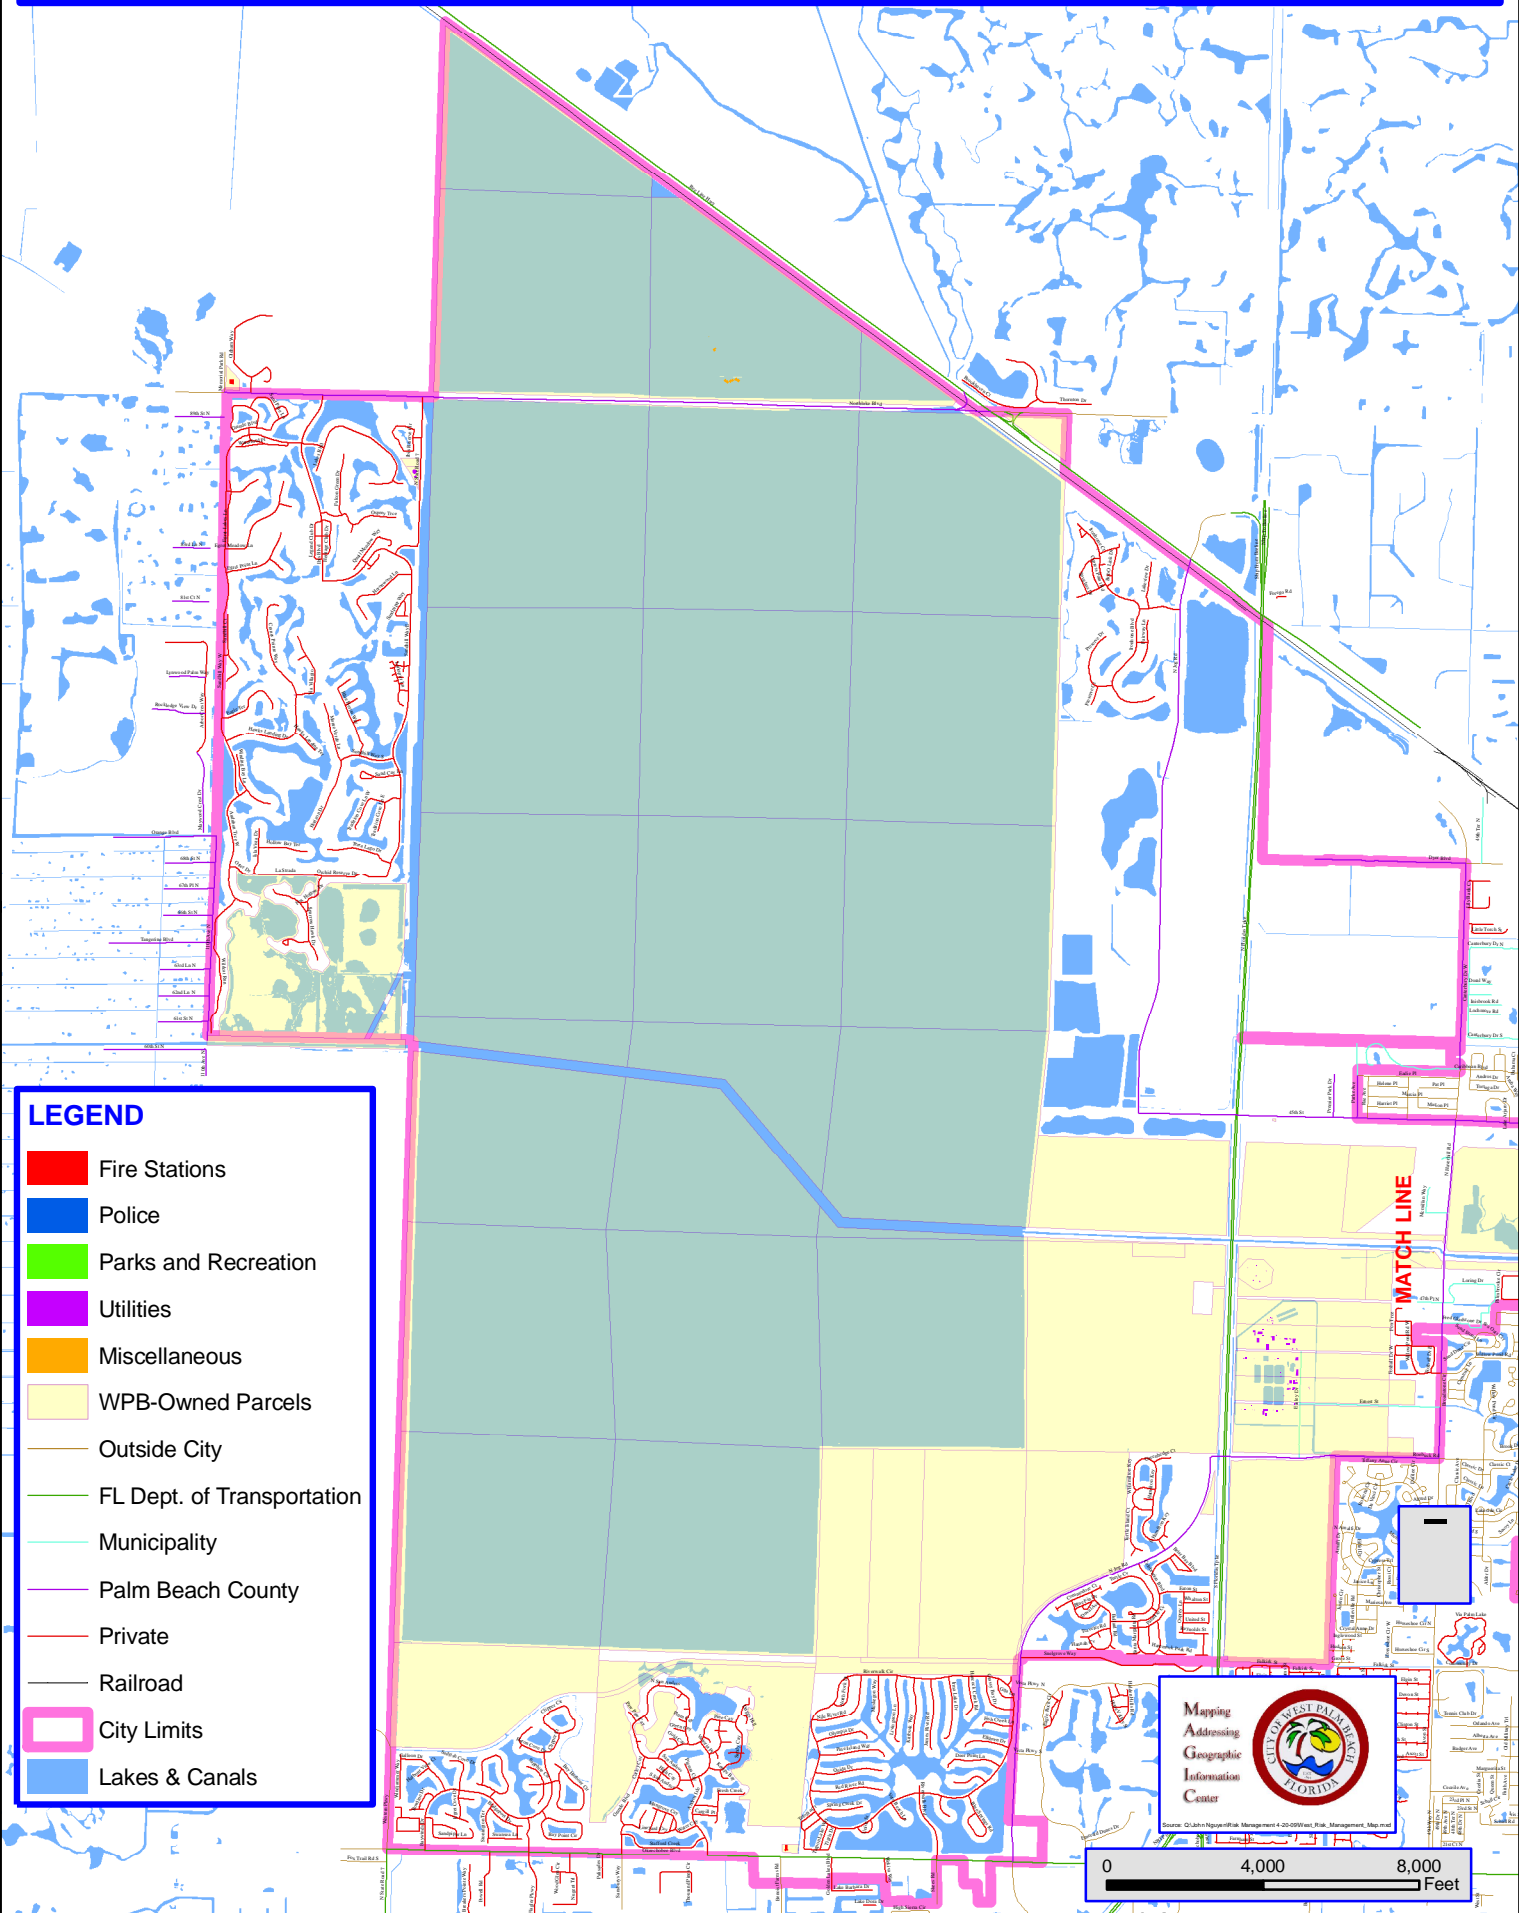

WEST MAP OF CITY PROPERTIES & ROADWAY OWNERSHIPS

LEGEND

- Fire Stations
- Police
- Parks and Recreation
- Utilities
- Miscellaneous
- WPB-Owned Parcels
- Outside City
- FL Dept. of Transportation
- Municipality
- Palm Beach County
- Private
- Railroad
- City Limits
- Lakes & Canals