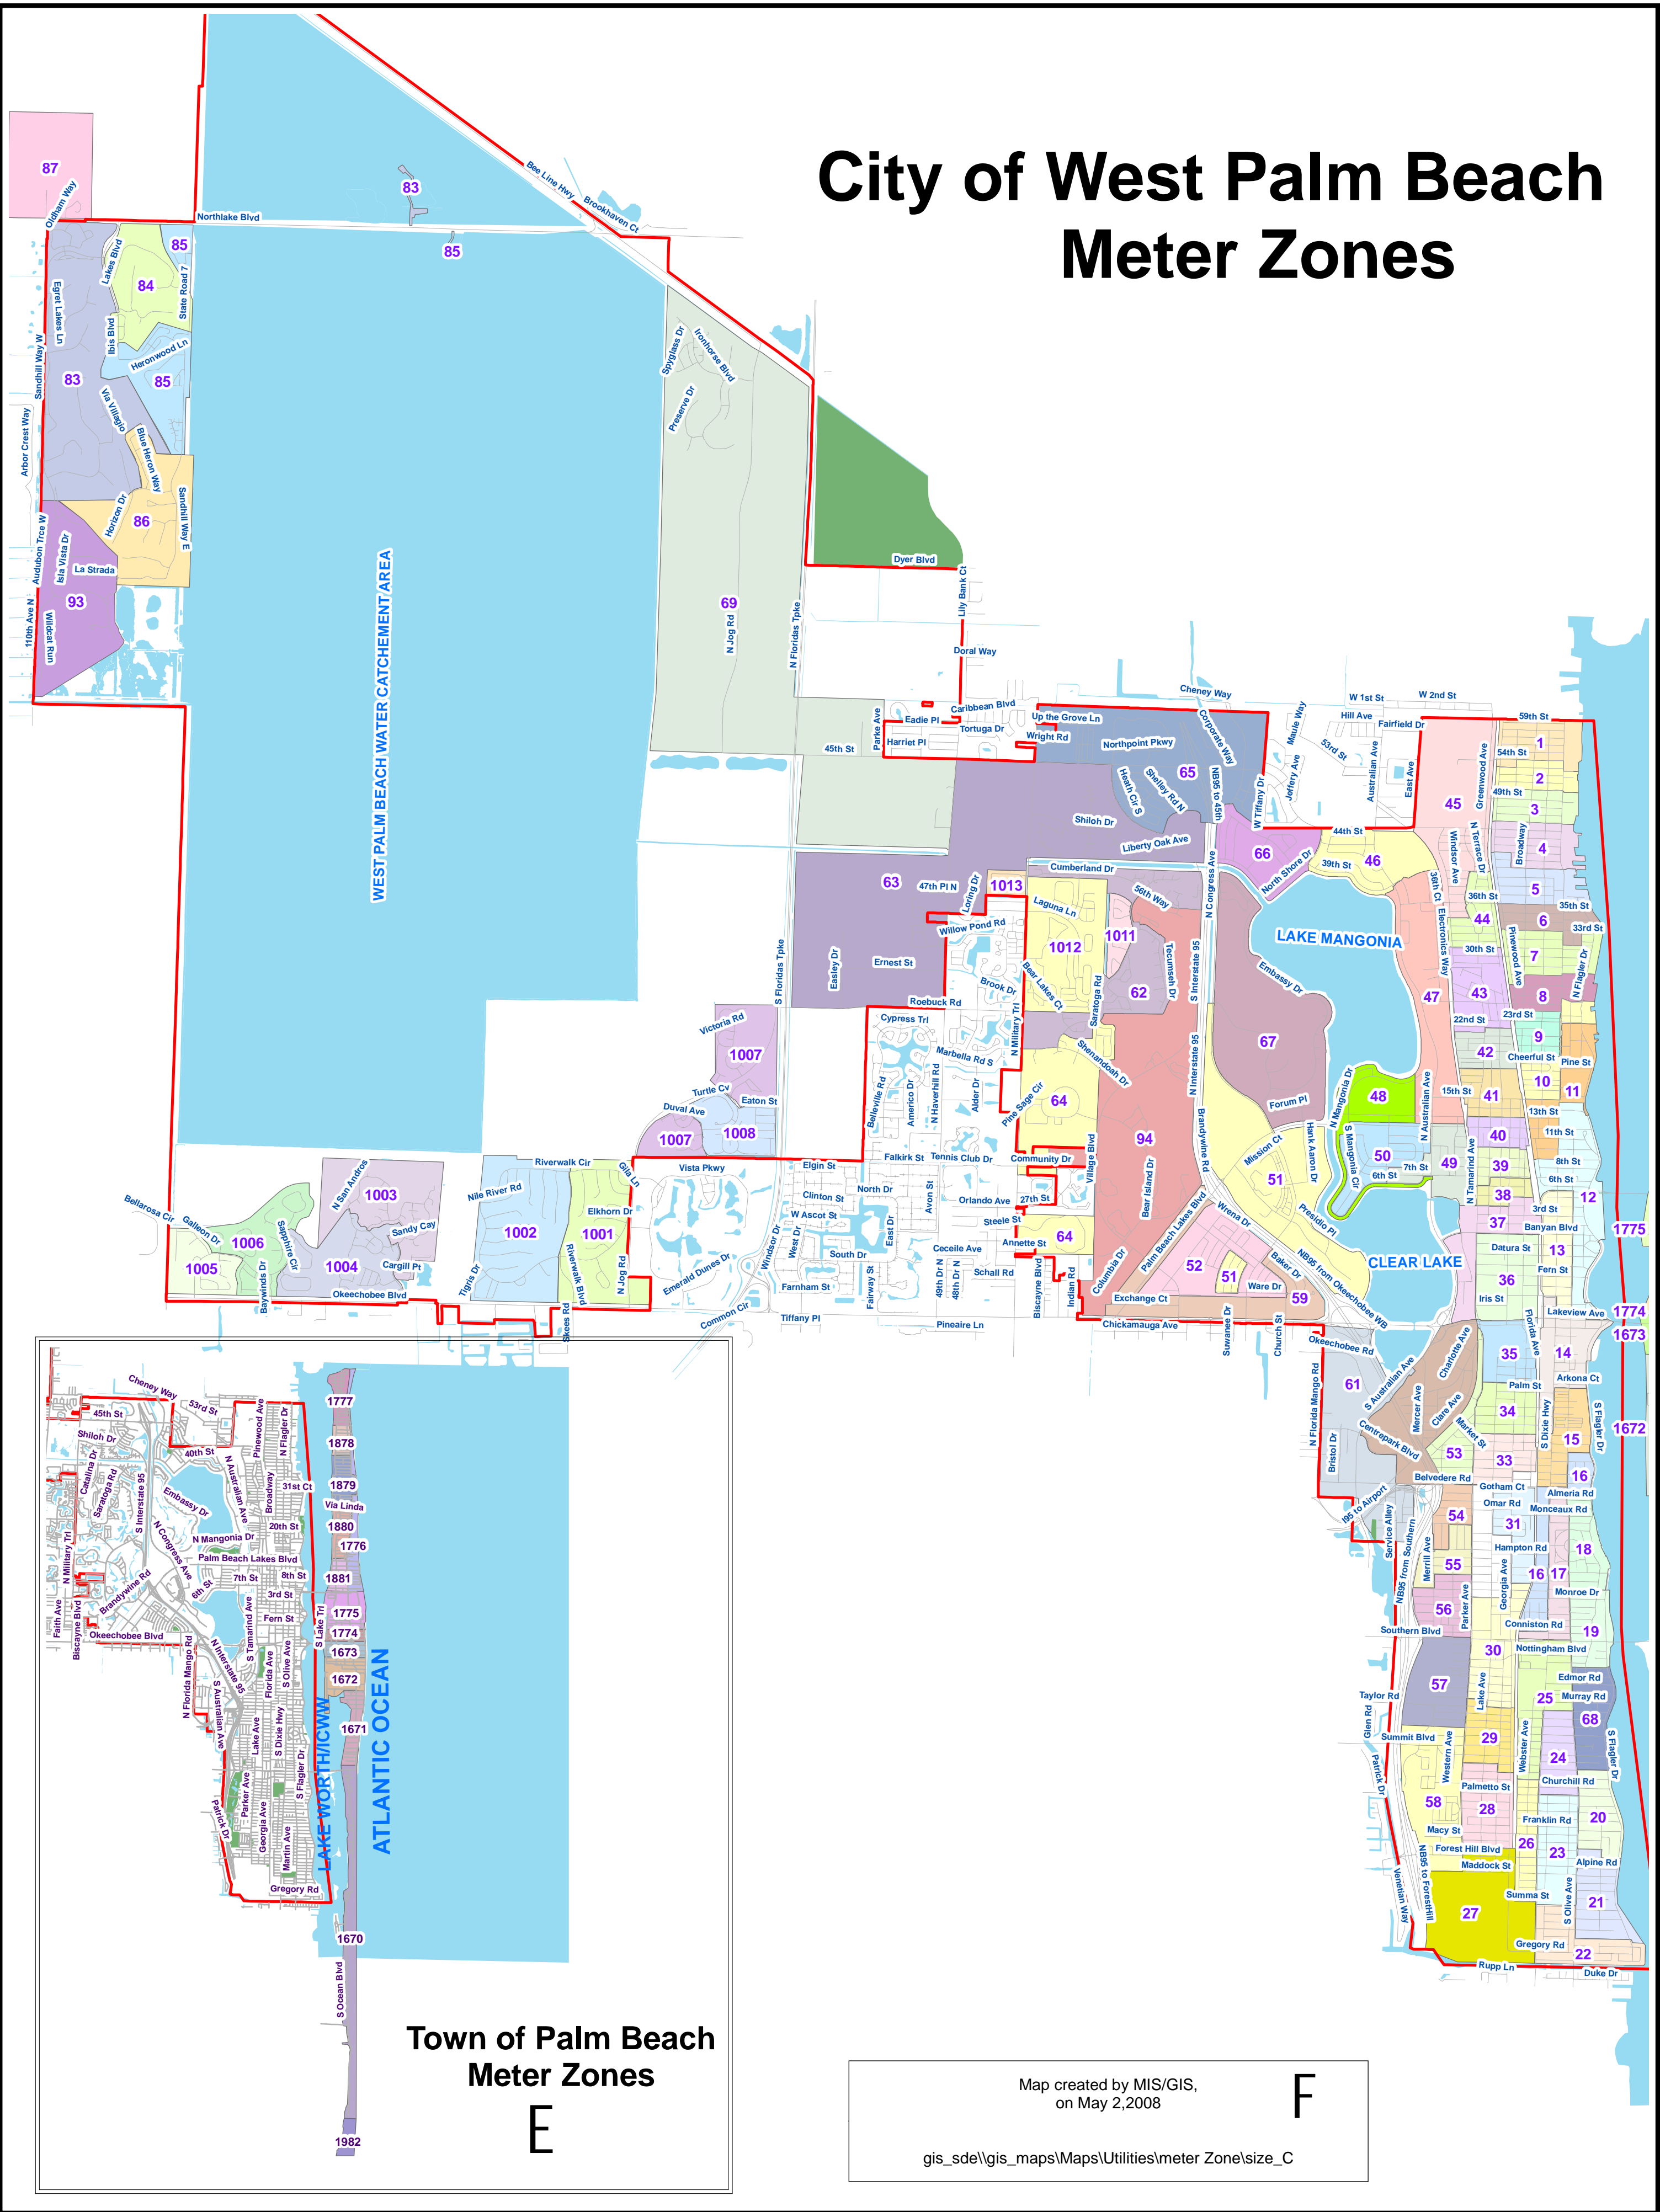

City of West Palm Beach Meter Zones

Town of Palm Beach
Meter Zones
E

Map created by MIS/GIS,
on May 2, 2008

F

gis_sde\gis_maps\Maps\Utilities\meter Zones\size_C