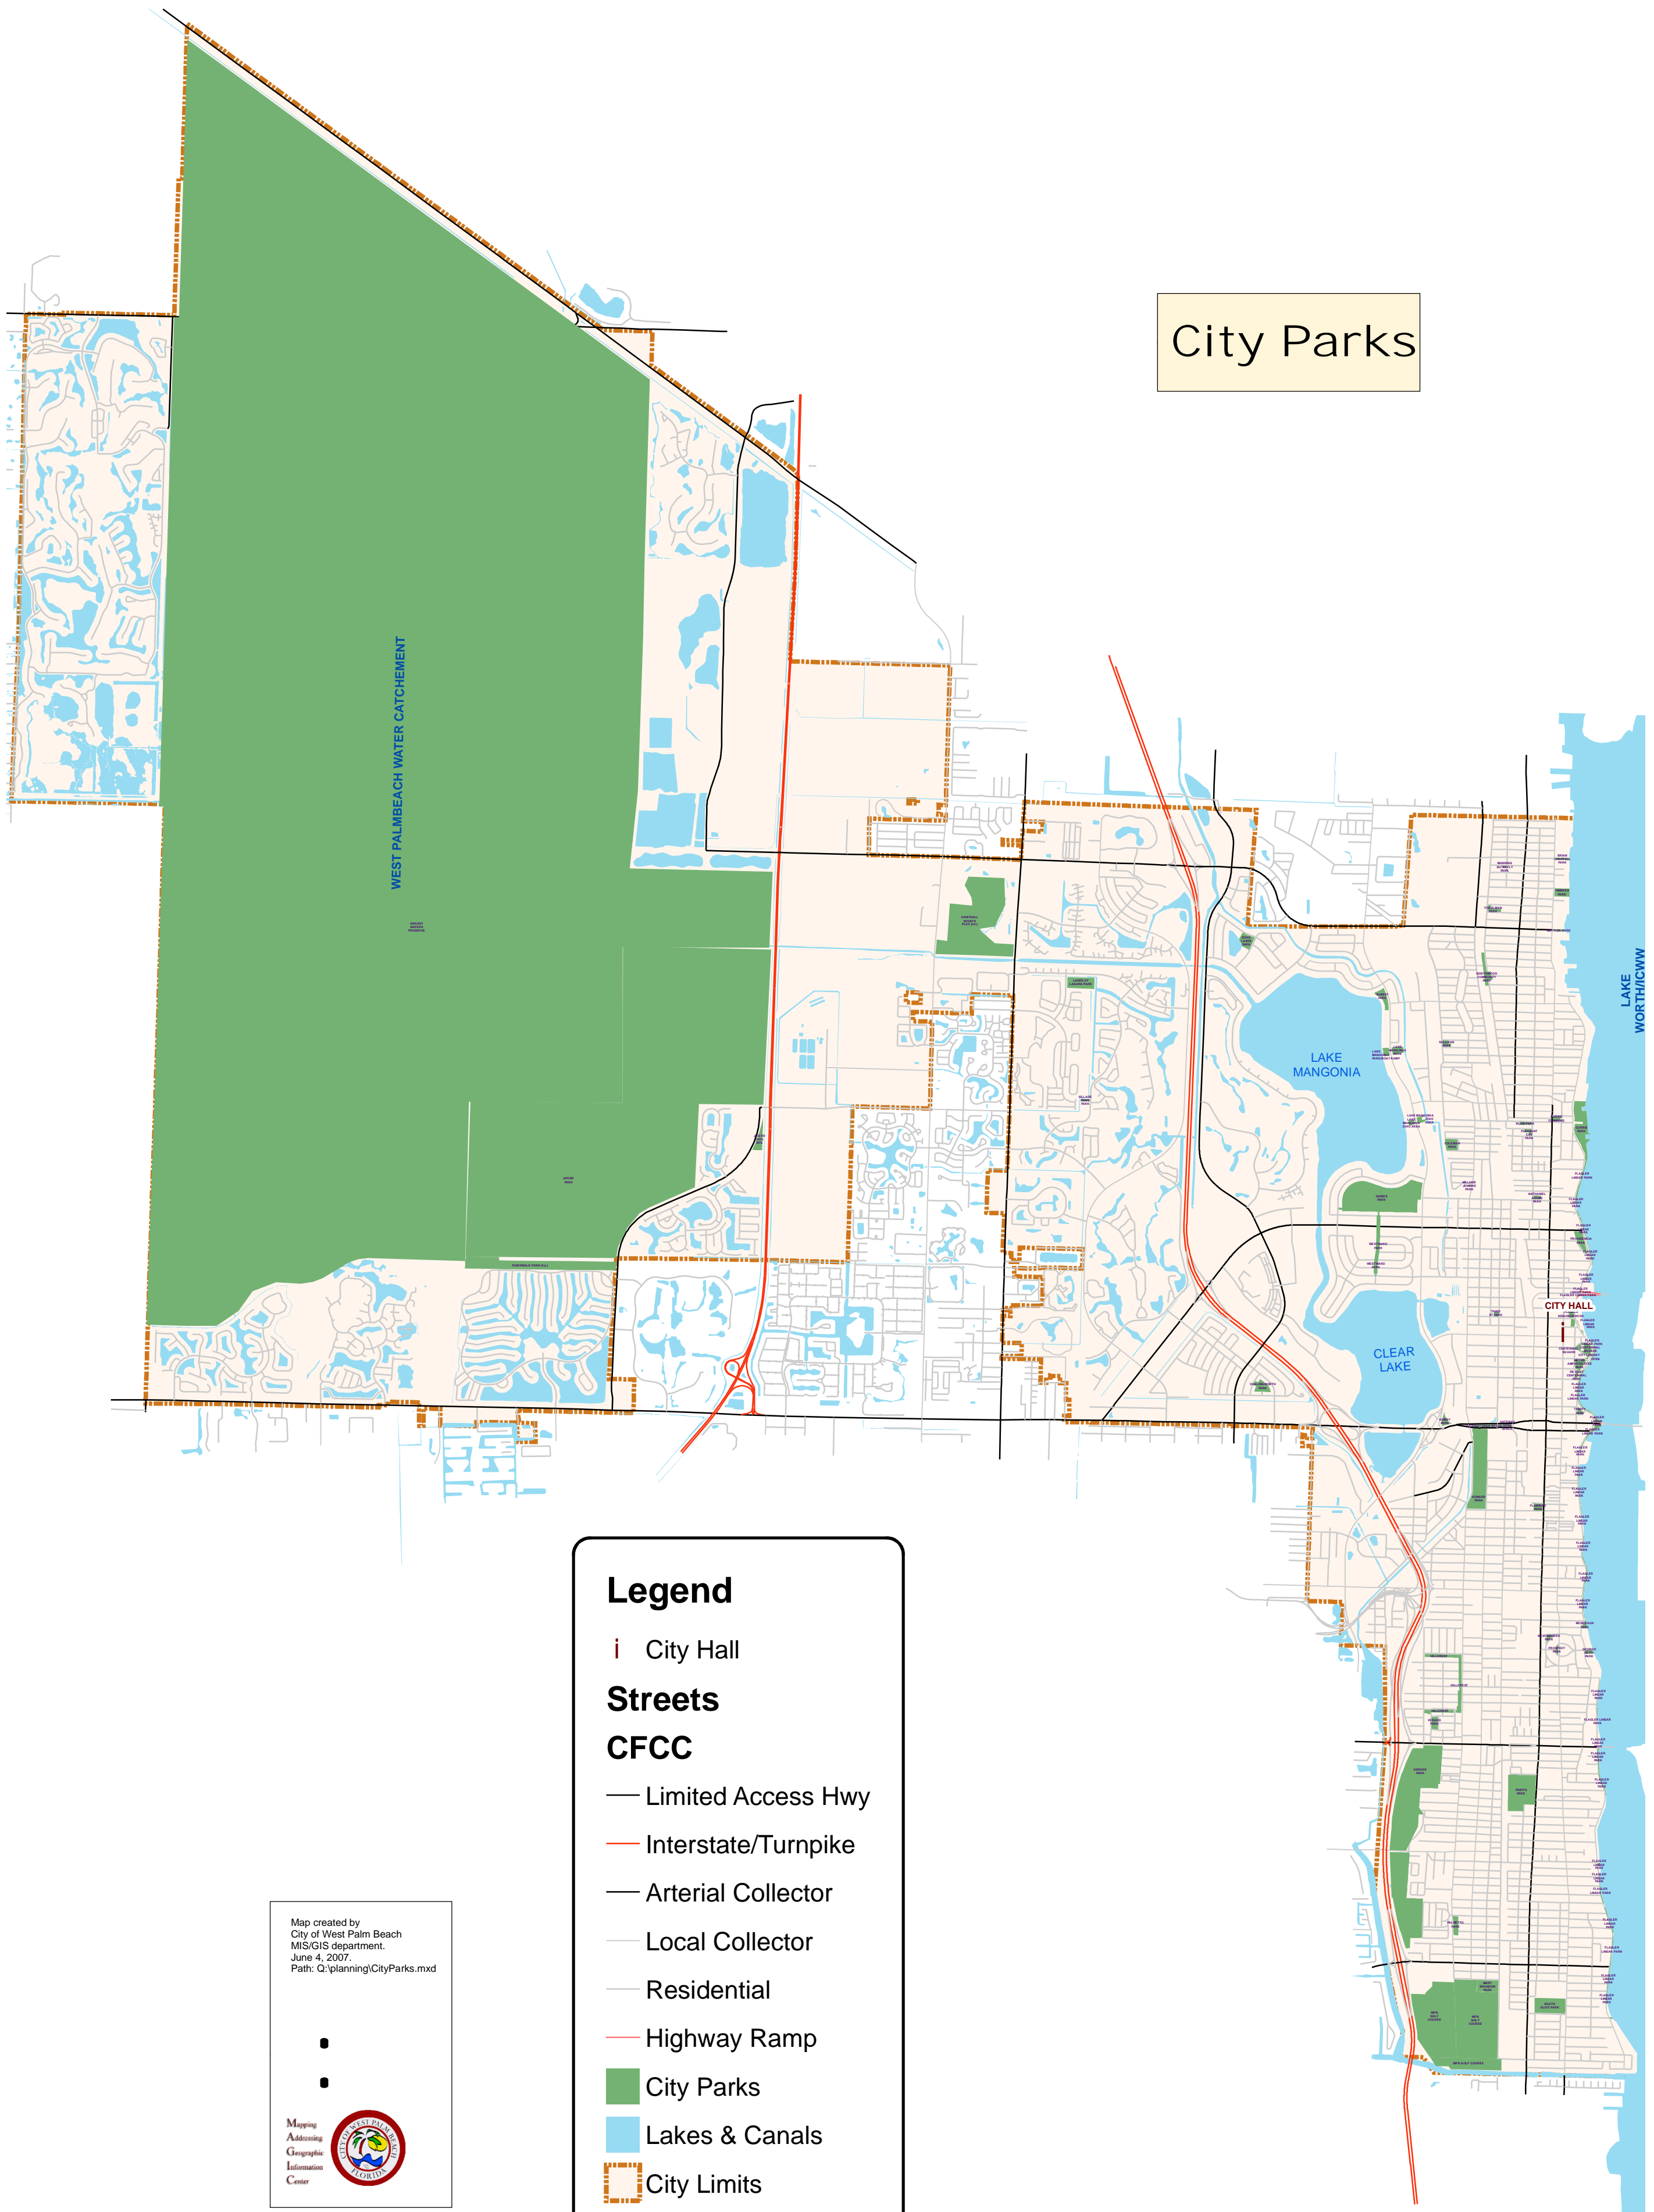

City Parks

Legend

- City Hall
- Streets**
- CFCC**
- Limited Access Hwy
- Interstate/Turnpike
- Arterial Collector
- Local Collector
- Residential
- Highway Ramp
- City Parks
- Lakes & Canals
- City Limits

Map created by
City of West Palm Beach
MIS/GIS department.
June 4, 2007.
Path: Q:\planning\CityParks.mxd

Mapping
Addressing
Geographic
Information
Center